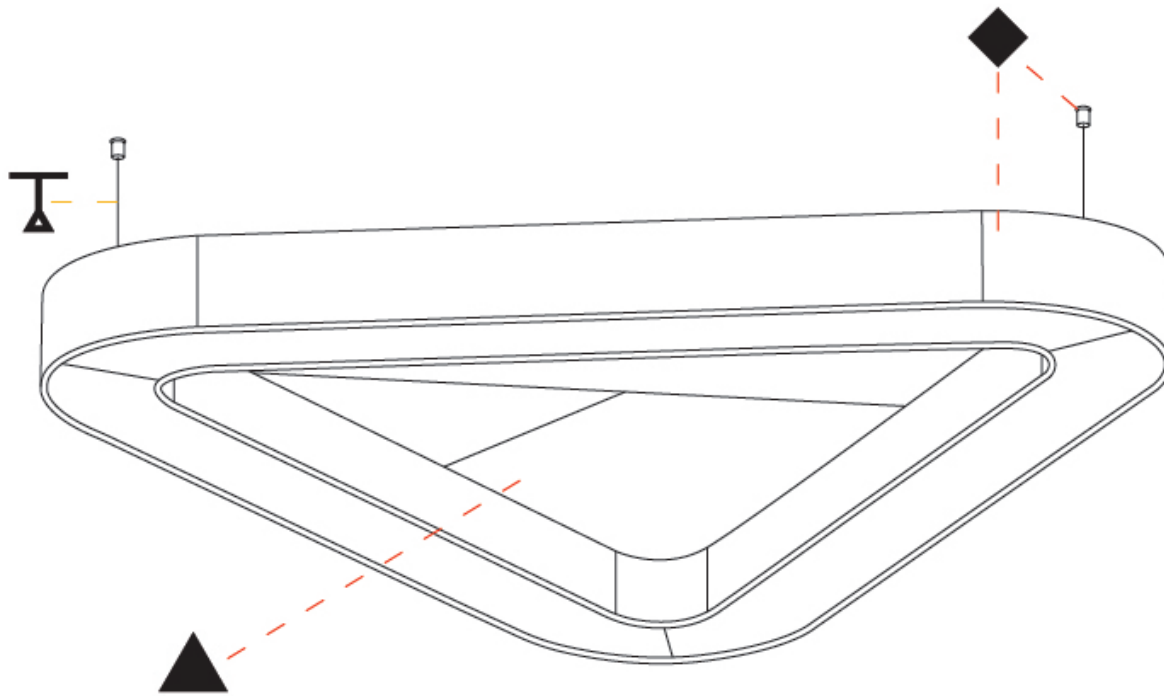

VICTORY ACOUSTIC SUSPENSION

A300746-

PROJECT	_____
TYPE	_____
SPECIFIER	_____
QUANTITY	_____
DATE	_____