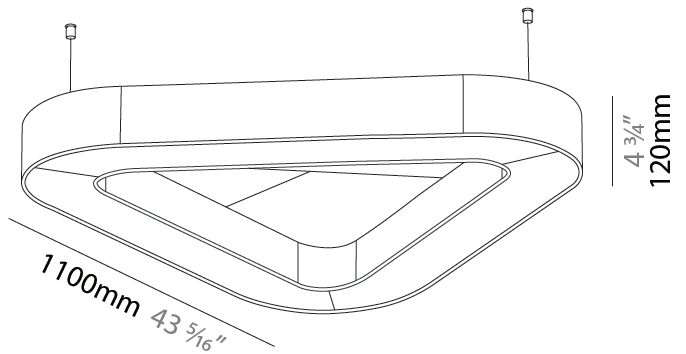

GENERAL

Series: Victory Acoustic
Brand: Prolicht
Division: Architectural
Mounting Type: Suspension
Mounting Location: Ceiling
Subcategory: Acoustic

PHYSICAL

Shape: Round
Length (mm): 1100
Length (in): 43 ⁵/₁₆
Width (mm): 1012
Width (in): 39 ¹³/₁₆
Height (mm): 120
Height (in): 4 ³/₄
Light Distribution: Direct
Diffuser: PMMA - Opal / Micro-Prism
Fixture Finish: SSR / BKV / CWI / CRY / HAB / UFT / ITA / RUA / FTG / MYG / LOD / PUS / FRO / FUP / KIA / POP / BLS / SPG / MEY / GOH / GUM / CHC / COM / ABZ / JAG / OBR / MOS / ROR
Accent Finish: ANC / ASH / BNA / BTC / BZE / CEL / EGG / EVG / FOG / FOS / FST / FUA / IRI / IRO / KHA / LIC / LIM / MER / MSN / MUS / ONX / PEA / PLU / POL / PPY / RAY / ROY / RST / STE / SWD / TAN / TAU
Fixture Material: Aluminum
Cable Details: 2 000mm / 78 3/4" or 6 000mm / 236 1/4" Transparent Cable

ELECTRICAL

Lamp Type: LED (Zhaga Standard)
Input Wattage (W): 73.4
Total Output Wattage (W): 66.3
Dimming: Non-Dimmable
Driver Included: Yes
Driver Location: Integrated
Driver Type: Constant Current - Universal
Driver Class: Class 2
Input Voltage (V): 120 - 277

LED

Color Temperature (°K): 2700 / 3000 / 3500 / 4000
Max. Delivered Lumen (lm): 3734 / 3865 / 4538 / 3929
Nominal Lumen (lm): 5745 / 5946 / 6982 / 6045
CRI: >90 CRI
Lamp Life (hrs): 50000

OPTICAL

RATINGS AND CERTIFICATIONS

Certified By: CSA Certified to UL and CSA Standards
IP rating: IP20