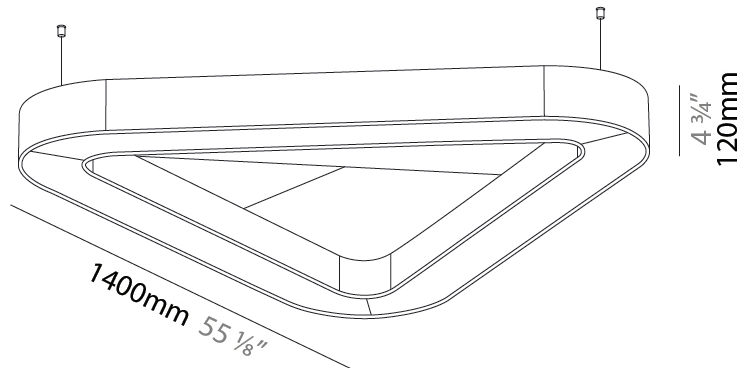

GENERAL

Series: Victory Acoustic
Brand: Prolicht
Division: Architectural
Mounting Type: Suspension
Mounting Location: Ceiling
Subcategory: Acoustic

PHYSICAL

Shape: Round
Length (mm): 1400
Length (in): 55 ¹/₈
Width (mm): 1271
Width (in): 50 ¹/₁₆
Height (mm): 120
Height (in): 4 ³/₄
Light Distribution: Direct
Diffuser: PMMA - Opal / Micro-Prism
Fixture Finish: SSR / BKV / CWI / CRY / HAB / UFT / ITA / RUA / FTG / MYG / LOD / PUS / FRO / FUP / KIA / POP / BLS / SPG / MEY / GOH / GUM / CHC / COM / ABZ / JAG / OBR / MOS / ROR
Accent Finish: ANC / ASH / BNA / BTC / BZE / CEL / EGG / EVG / FOG / FOS / FST / FUA / IRI / IRO / KHA / LIC / LIM / MER / MSN / MUS / ONX / PEA / PLU / POL / PPY / RAY / ROY / RST / STE / SWD / TAN / TAU
Fixture Material: Aluminum
Cable Details: 2 000mm / 78 3/4" or 6 000mm / 236 1/4" Transparent Cable

ELECTRICAL

Lamp Type: LED (Zhaga Standard)
Input Wattage (W): 88.1
Total Output Wattage (W): 80
Dimming: Non-Dimmable
Driver Included: Yes
Driver Location: Integrated
Driver Type: Constant Current - Universal
Driver Class: Class 2
Input Voltage (V): 120 - 277

LED

Color Temperature (°K): 2700 / 3000 / 3500 / 4000
Max. Delivered Lumen (lm): Max. 8866
Nominal Lumen (lm): Max. 12090
CRI: >90 CRI
Lamp Life (hrs): 50000

OPTICAL

RATINGS AND CERTIFICATIONS

Certified By: CSA Certified to UL and CSA Standards
IP rating: IP20